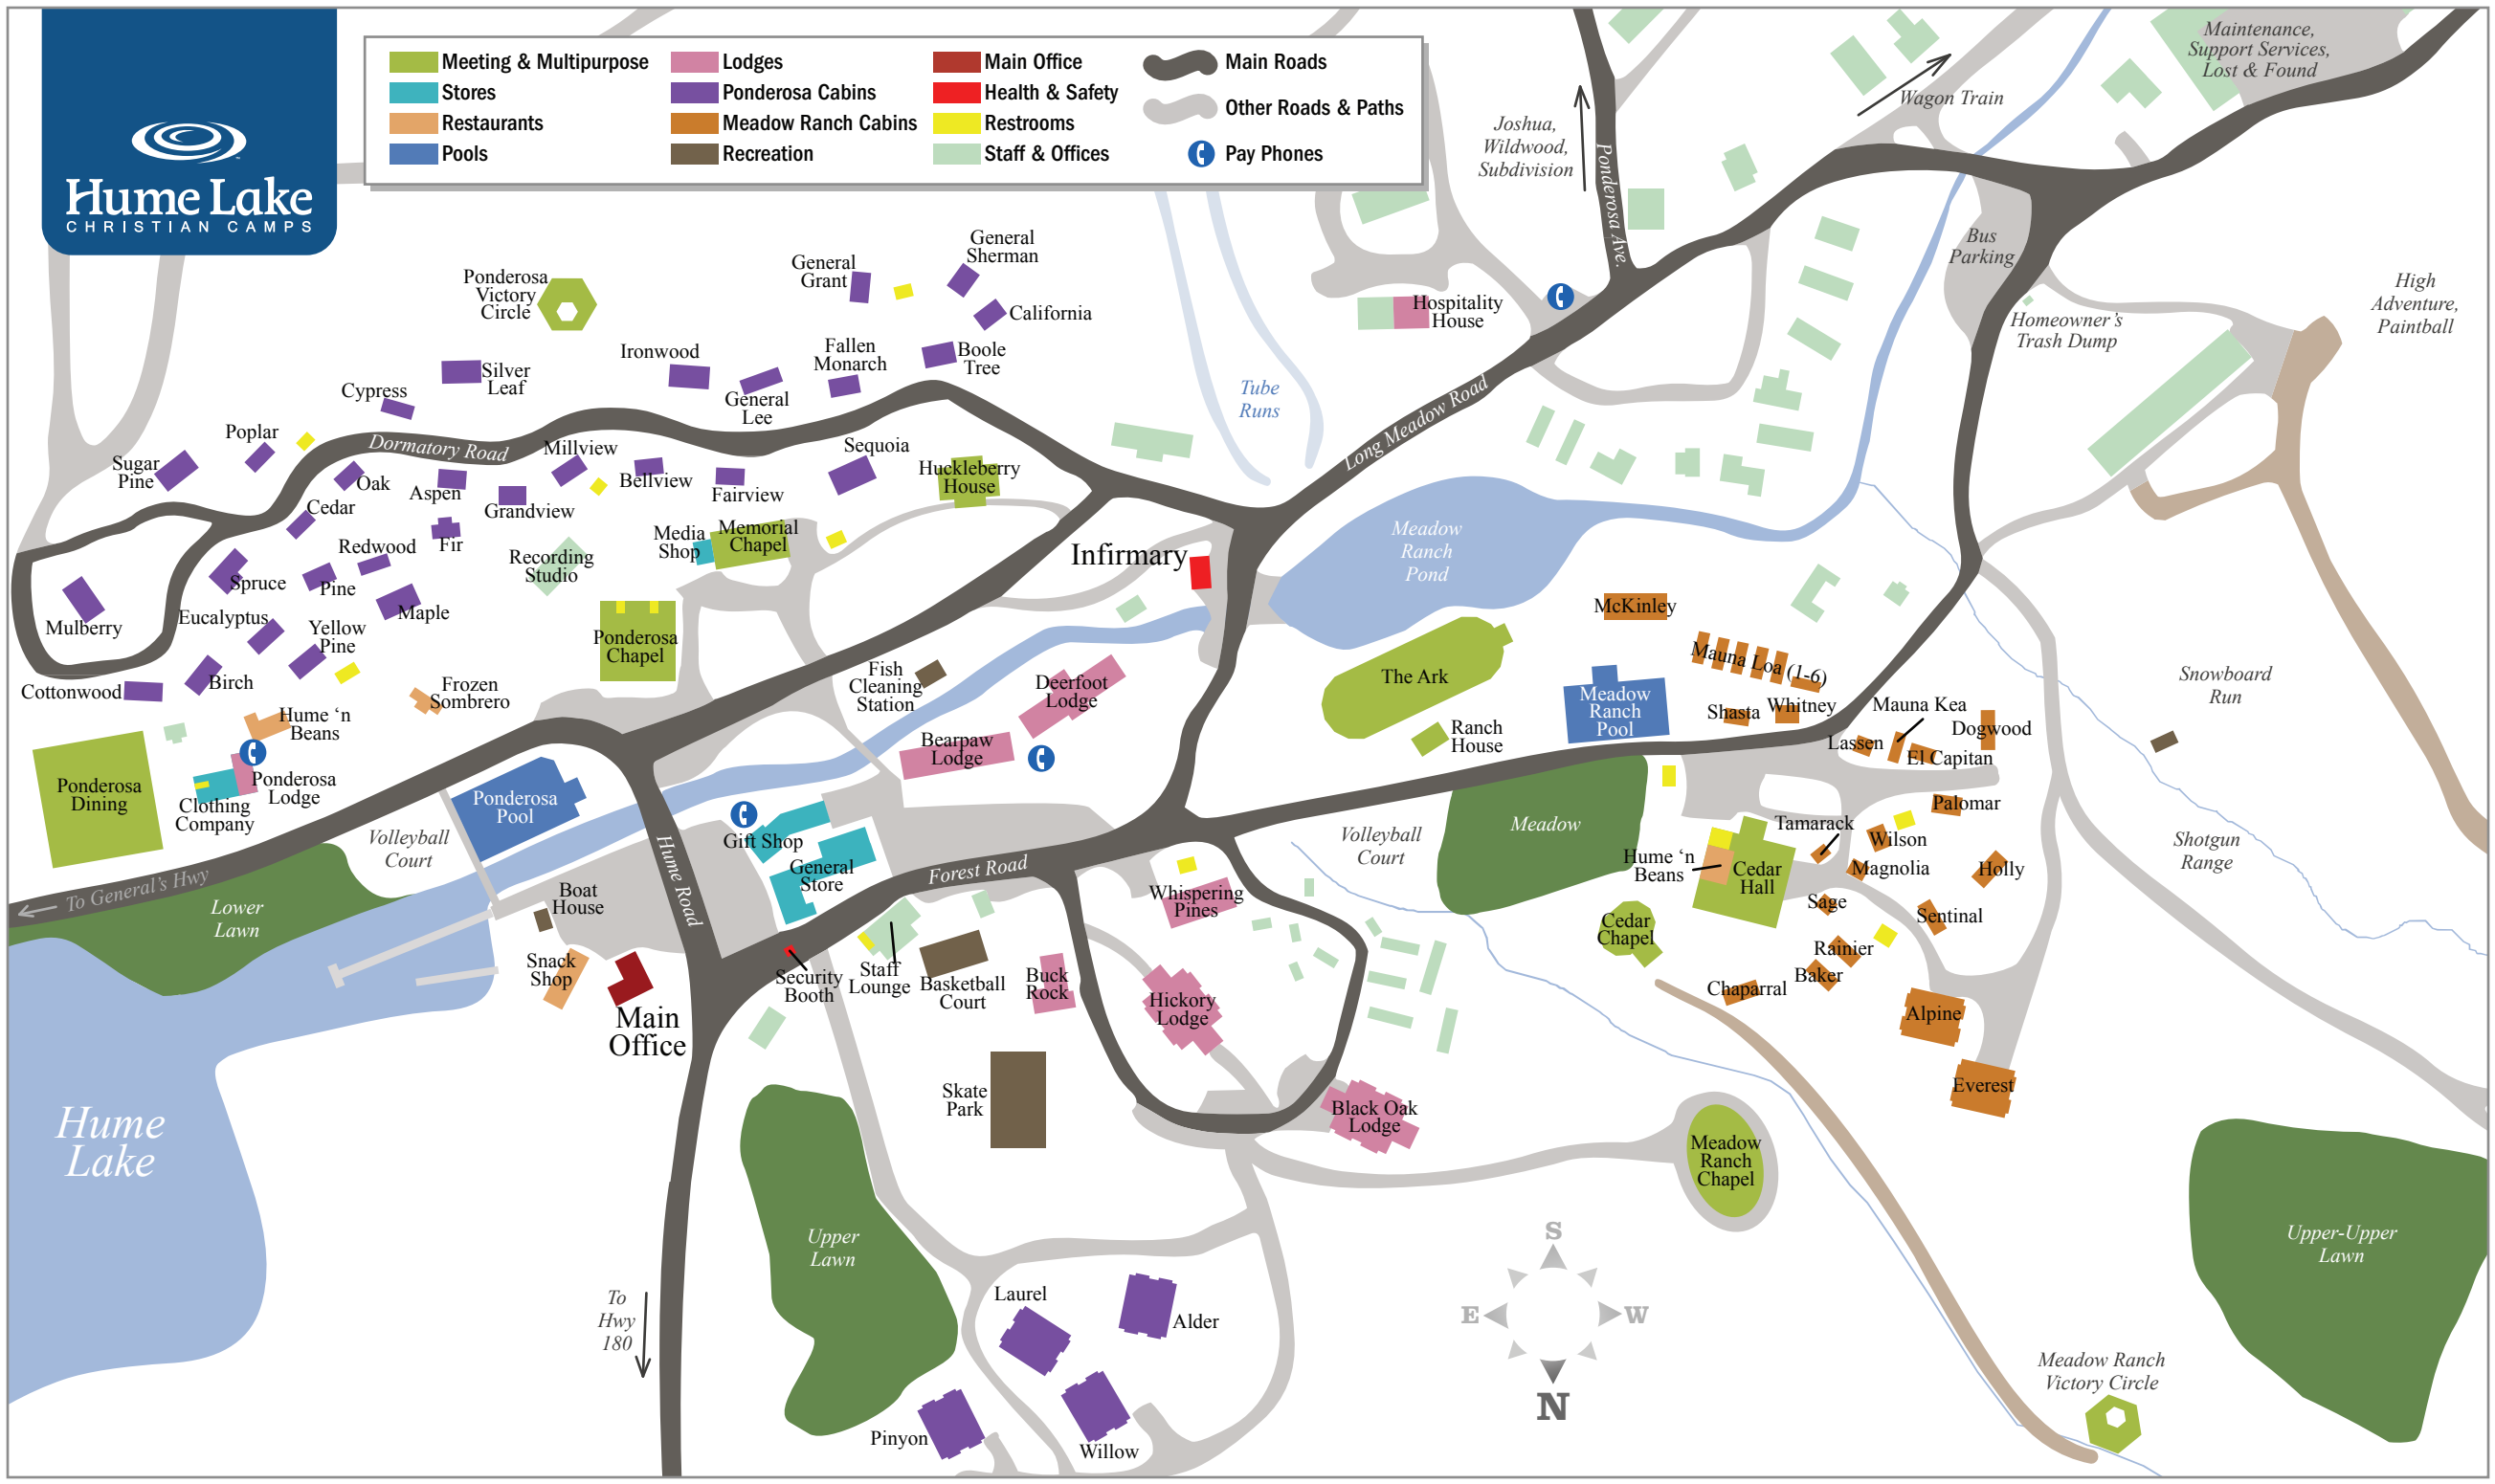

Meeting & Multipurpose	Lodges	Main Office	Main Roads
Stores	Ponderosa Cabins	Health & Safety	Other Roads & Paths
Restaurants	Meadow Ranch Cabins	Restrooms	Pay Phones
Pools	Recreation	Staff & Offices